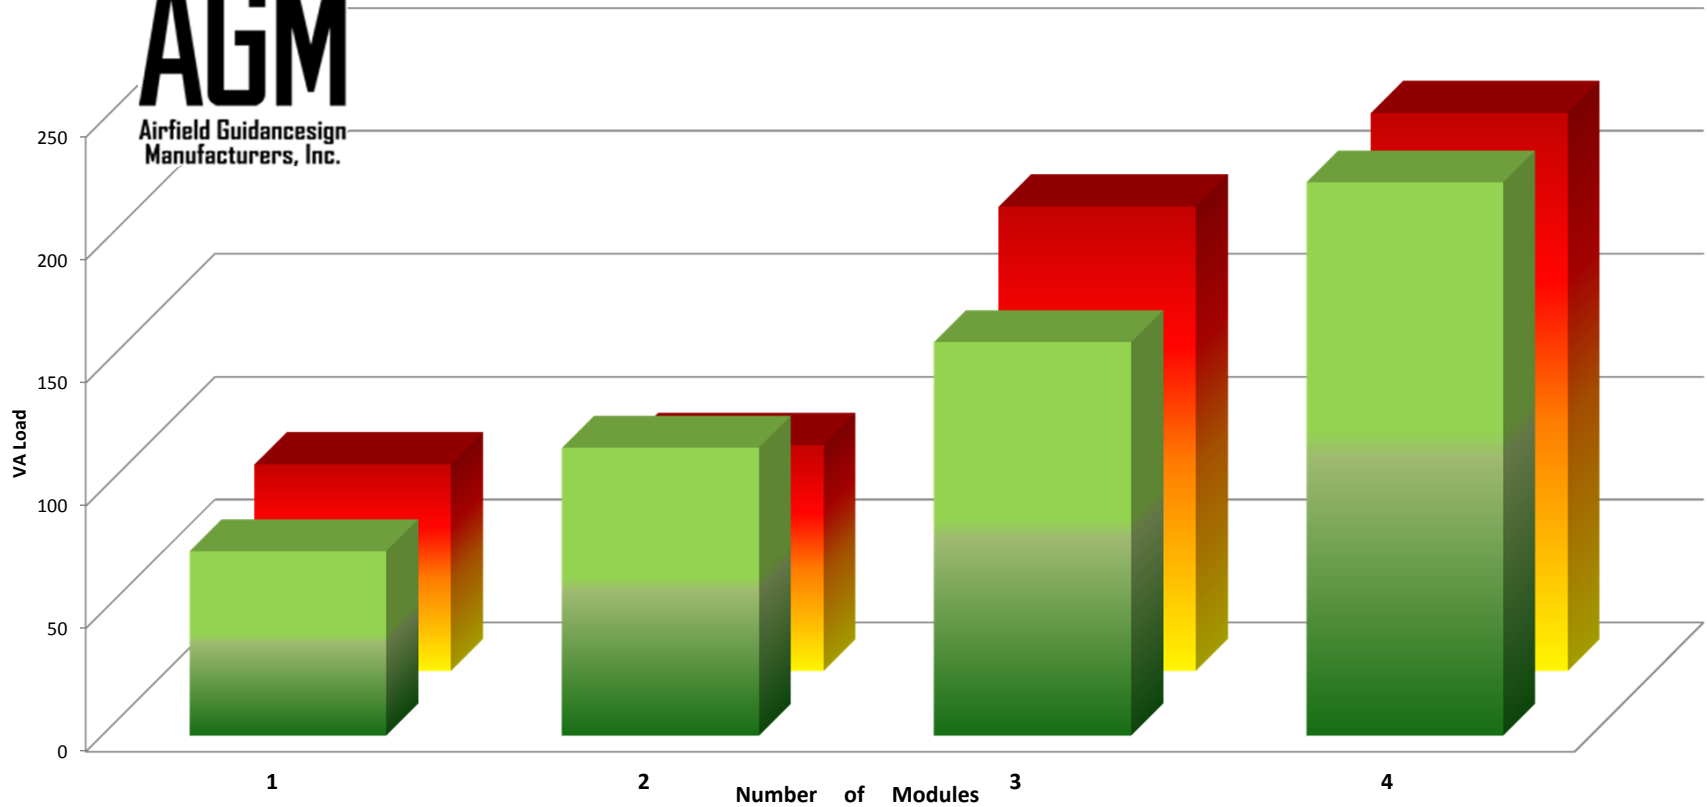

AGM

Airfield Guidance Sign
Manufacturers, Inc.

L858 Size 3 Airfield Sign Loads: AGM MR-16 Halogen vs. ADB LED

■ AGM I-Lux MR16 Halogen Signs

■ ADB LED Signs

* ADB LED L858 Page 2-2

96A0402, Rev. E 18 November 2010