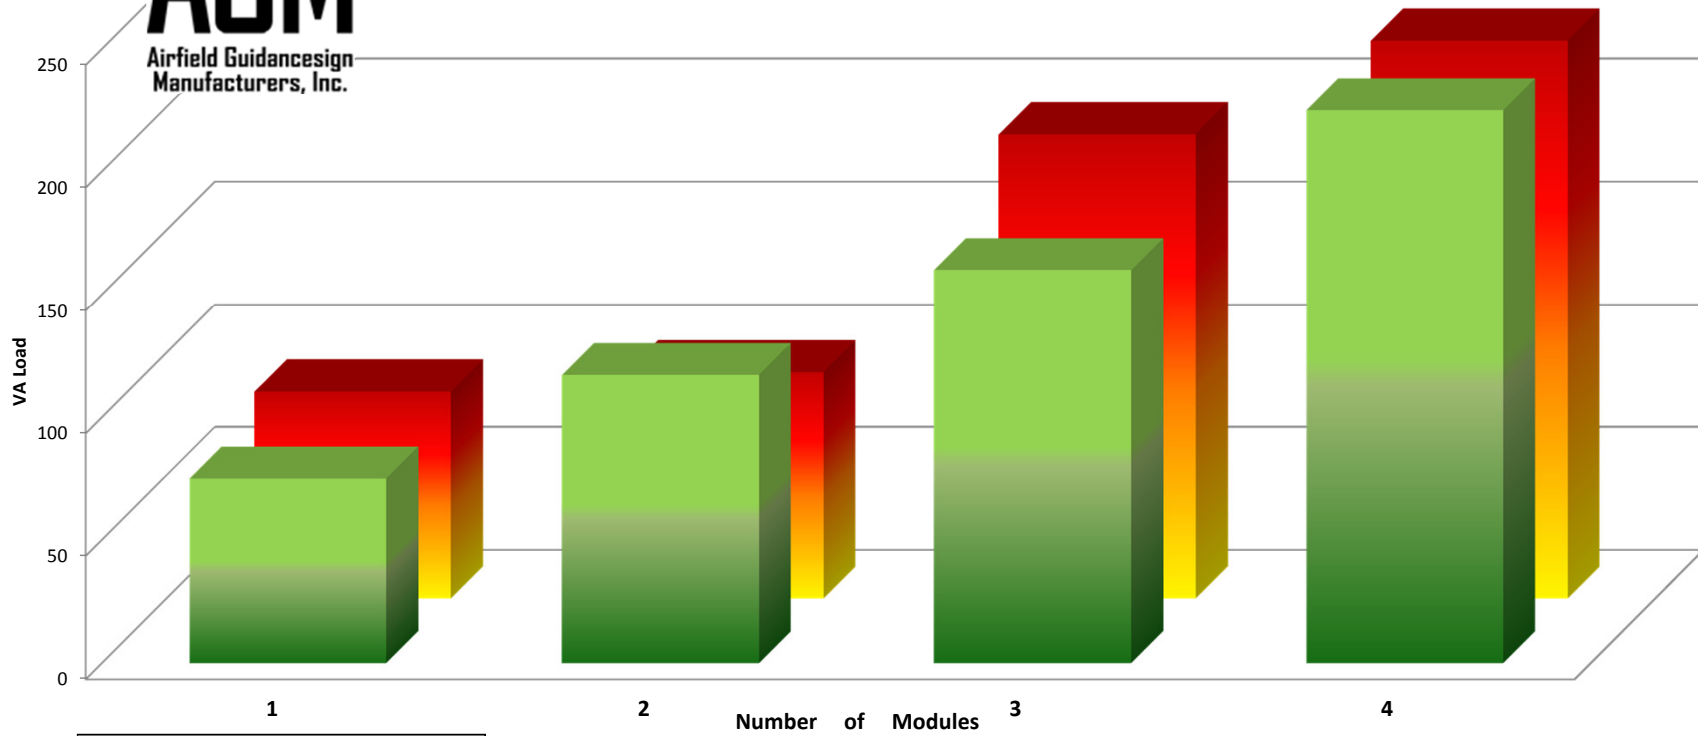

L858 Size 2 Airfield Sign Loads: AGM MR-16 Halogen vs. ADB LED

■ AGM I-Lux MR16 Halogen Signs
■ ADB LED Signs

* ADB LED L858 Page 2-2
96A0402, Rev. E 18 November 2010
Signature Series™ LED L-858Y/R/L/B Signs, Installation Manual