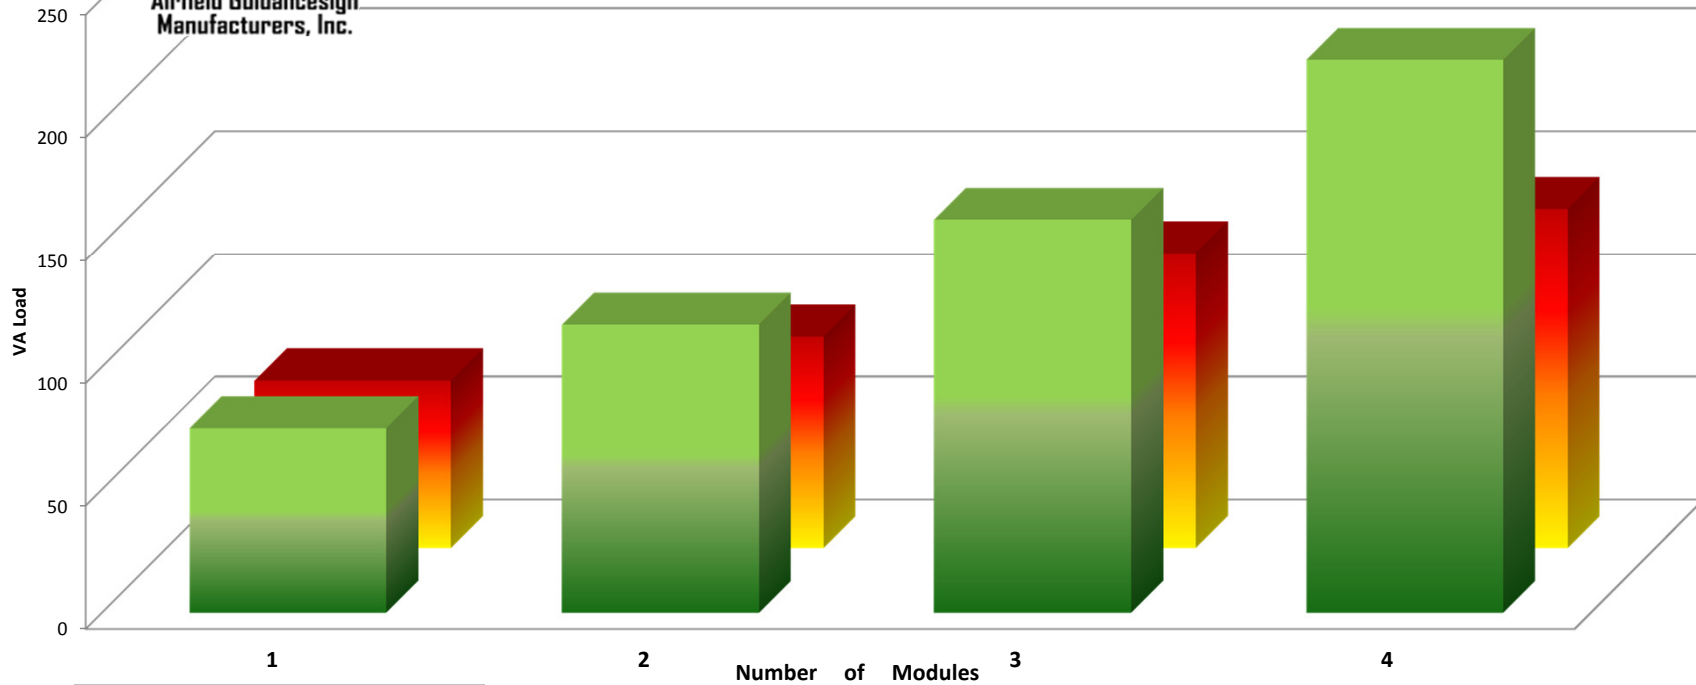

# AGM

Airfield Guidancesign  
Manufacturers, Inc.

## L858 Size 1 Airfield Sign Loads: AGM MR-16 Halogen vs. ADB LED

■ AGM I-Lux MR16 Halogen Signs

■ ADB LED Signs

\* ADB LED L858 Page 2-2

96A0402, Rev. E 18 November 2010

*Signature Series*™ LED L-858Y/R/L/B Signs, Installation Manual