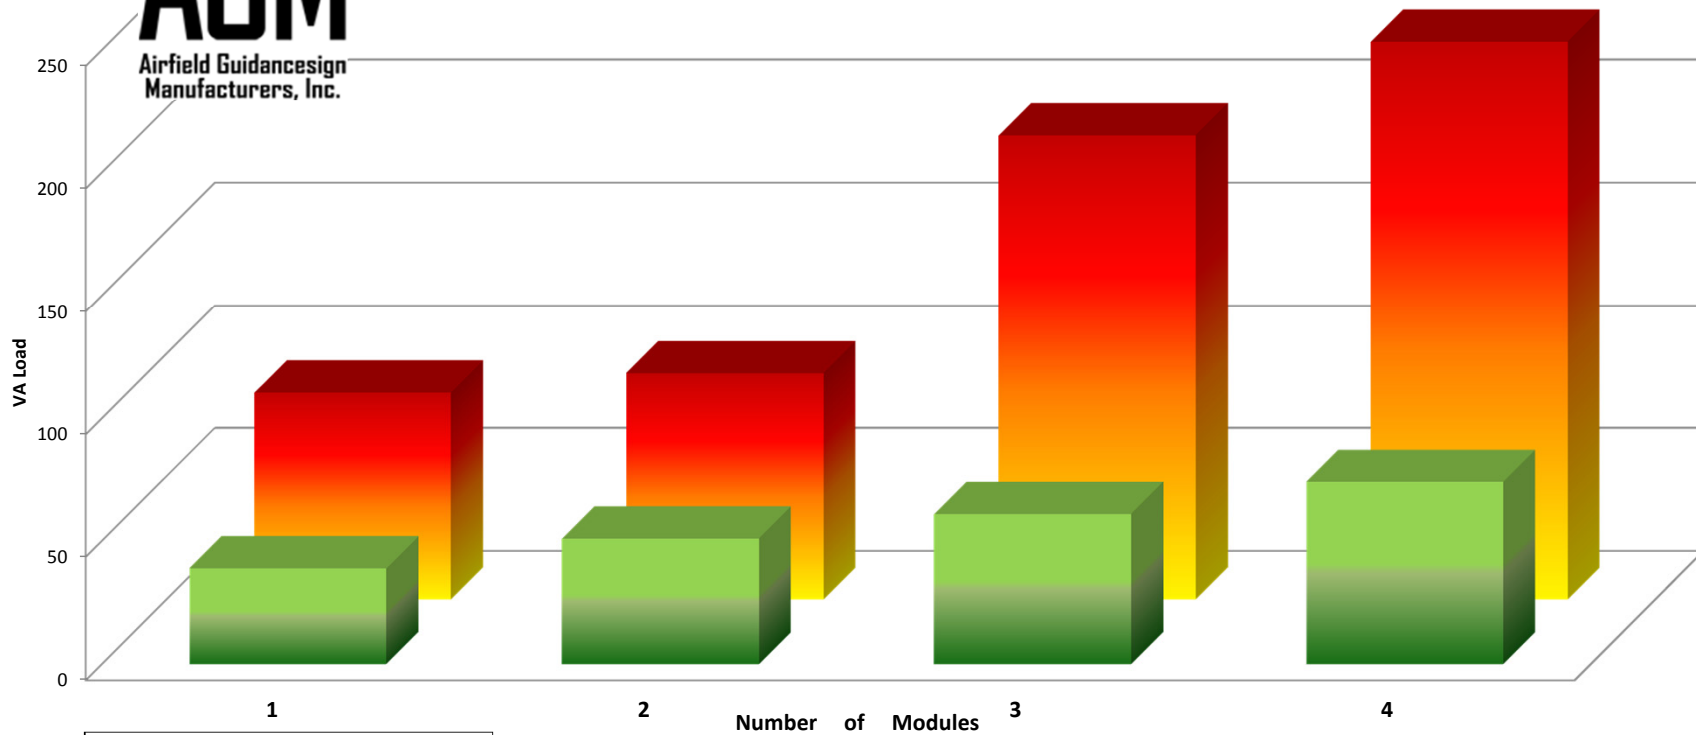

AGM

Airfield Guidance Sign
Manufacturers, Inc.

L858 Size 3 Airfield Sign Loads: AGM D-Lux LED V2 vs. ADB LED

■ AGM D-Lux LED V2 Signs

■ ADB LED Signs

* ADB LED L858 Page 2-2

96A0402, Rev. E 18 November 2010