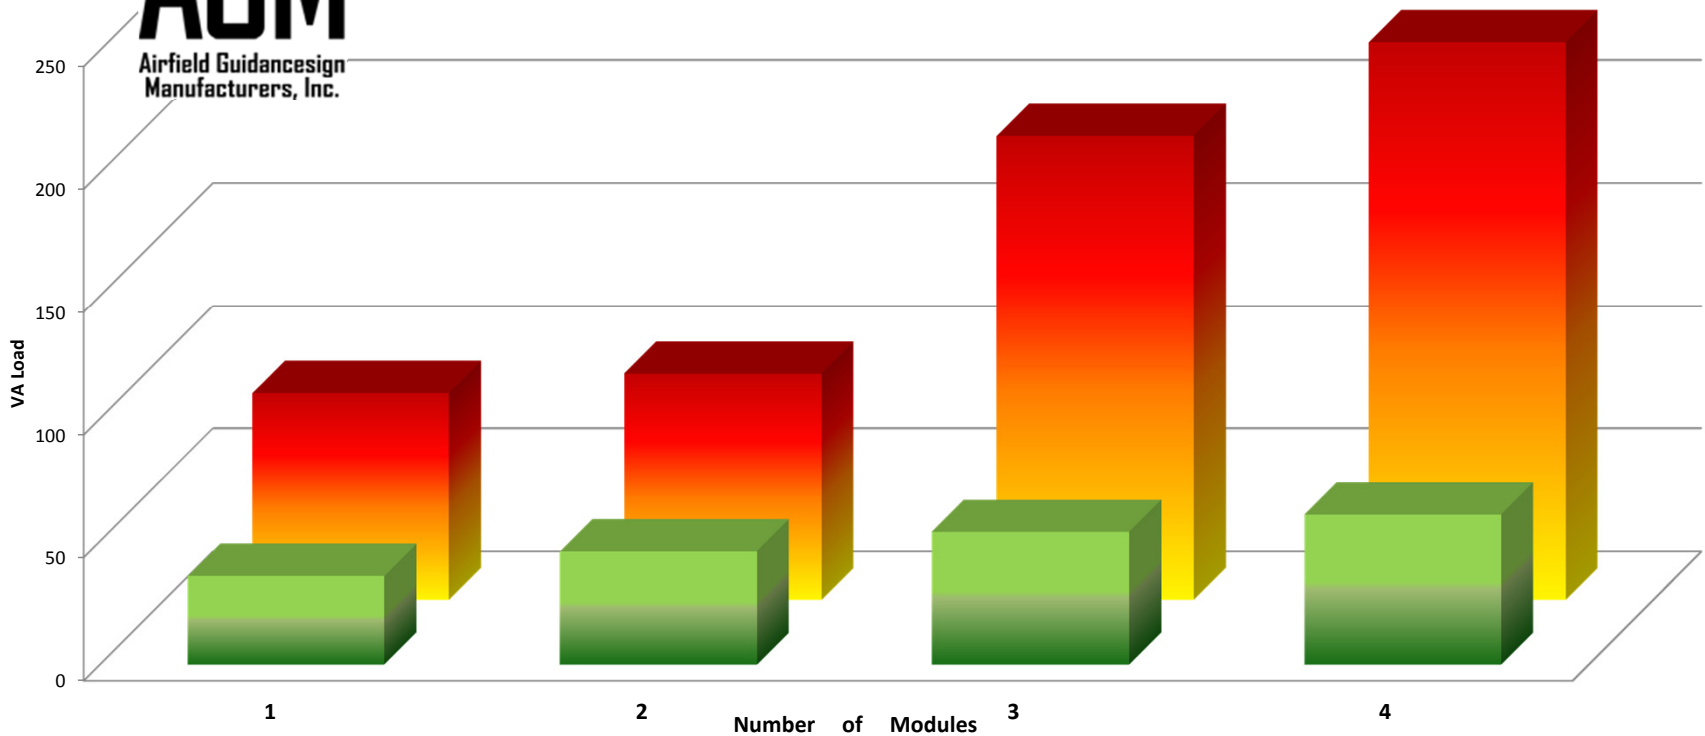

L858 Size 2 Airfield Sign Loads: AGM D-Lux LED V2 vs. ADB LED

■ AGM D-Lux LED V2 Signs
■ ADB LED Signs

* ADB LED L858 Page 2-2
96A0402, Rev. E 18 November 2010
Signature Series™ LED L-858Y/R/L/B Signs, Installation Manual